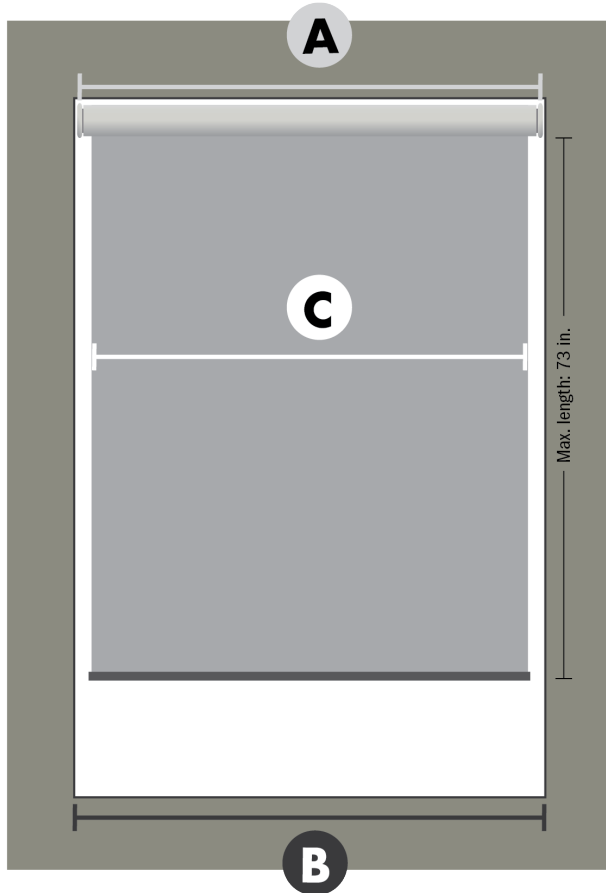

## Slow Raising Roller Shade

# Measurement Guidelines

## INSIDE MOUNT

	<b>A</b>	<b>B</b>	<b>C</b>
Width of	Product	Window frame	Fabric
	↓	↓	↓
Measurement	Size to order	Must be $\frac{1}{4}$ in. greater than <b>A</b>	Always $1\frac{1}{8}$ in. less than <b>A</b>

Example	<b>36 in.</b>	<b><math>36\frac{1}{4}</math> in.</b>	<b><math>34\frac{7}{8}</math> in.</b>
---------	---------------	---------------------------------------	---------------------------------------