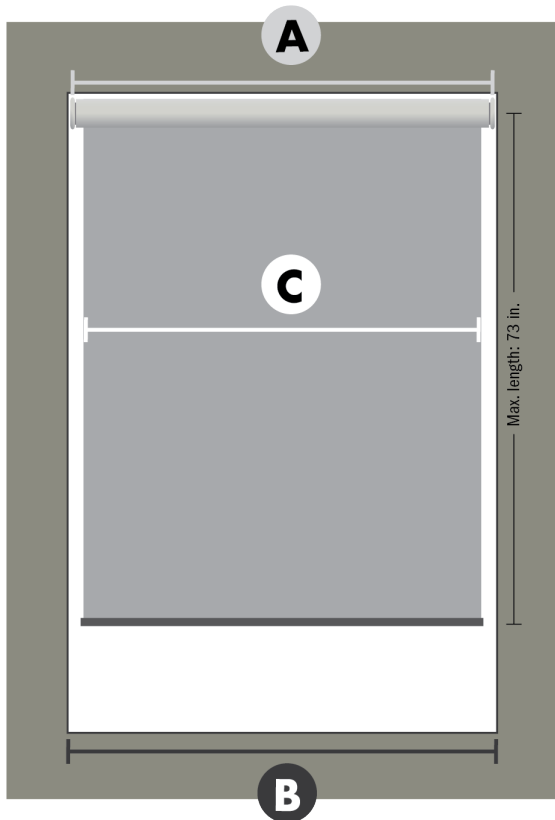

Measurement Guidelines

OUTSIDE MOUNT

Width of	A Product	B Window frame	C Fabric
Measurement	Size to order	Recommended 3 in. or greater than A	1- $\frac{1}{4}$ in. less than A

Example	40 in.	37 in.	38 $\frac{3}{4}$ in.
---------	---------------	---------------	--

INSIDE MOUNT

Width of	A Product	B Window frame	C Fabric
Measurement	Size to order	Recommended $\frac{1}{2}$ in. or greater than A	1- $\frac{1}{4}$ in. less than A

Example	36 in.	36 $\frac{1}{2}$ in.	34 $\frac{3}{4}$ in.
---------	---------------	--	--