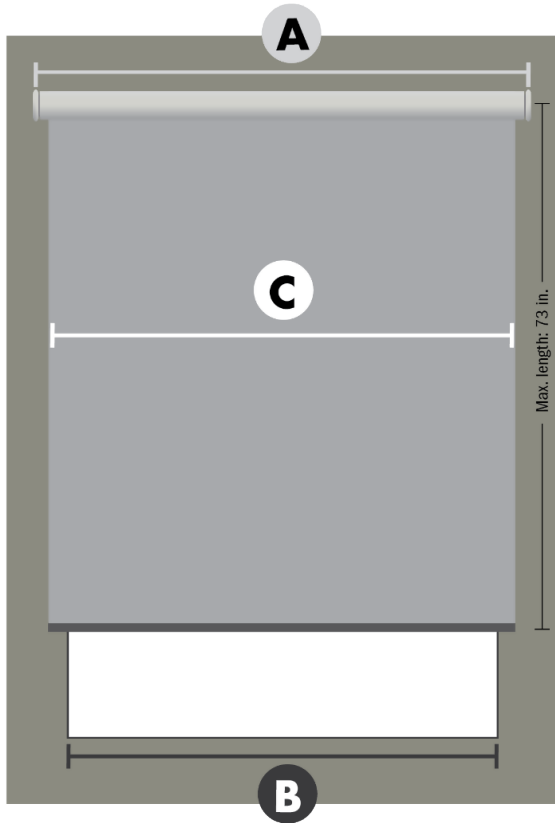

Measurement Guidelines

OUTSIDE MOUNT

Width of	A Product	B Window frame	C Fabric
Measurement	Size to order	Recommended 3 in. or greater than A	1- $\frac{1}{4}$ in. less than A

Example	40 in.	37 in.	38 $\frac{3}{4}$ in.
---------	---------------	---------------	--

INSIDE MOUNT

Width of	A Product	B Window frame	C Fabric
Measurement	Size to order	Recommended $\frac{1}{2}$ in. or greater than A	1- $\frac{1}{4}$ in. less than A

Example	36 in.	36 $\frac{1}{2}$ in.	34 $\frac{3}{4}$ in.
---------	---------------	--	--